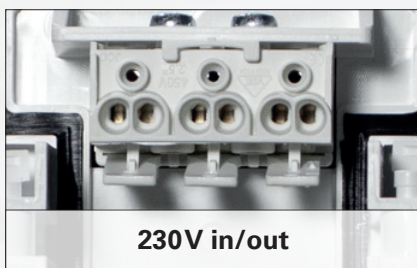

# Encora Line OneFitAll<sup>®</sup>

LED-Balkenleuchte / LED Batten Light

230V in/out

Power Select

CCT Select